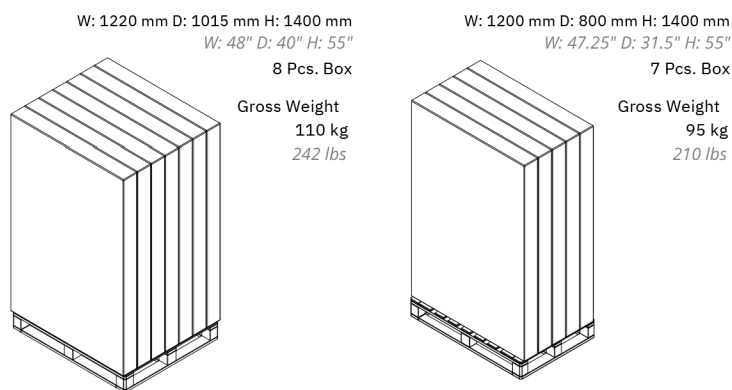

## WALL

PRODUCT CODE / DESCRIPTION	Box Qty / m2	Inherent Colors	Color-IT Colors	Hook&Loop or Bracket
CLW-30AAN - Inherent Colors (Panel Only)	2 / 3.382 m2			
CLW-30VCN - Inherent Colors + Hook&Loop Patches	2 / 3.382 m2			
CLW-30MBN- Inherent Colors + Mounting Brackets	2 / 3.382 m2			
CLW-30AAC - Color-IT (Panel Only)	2 / 3.382 m2			
CLW-30VCC - Color-IT + Hook&Loop Patches	2 / 3.382 m2			
CLW-30MBC- Color-IT + Mounting Brackets	2 / 3.382 m2			

**THERMAL INSULATION**  
0,035 W/mK

**WEIGHT**  
1 unit: 4500 gr. +/- 10% tolerance  
1 unit: 9.92 lbs with +/- 10% tolerance

**THICKNESS**  
Max. 45mm (+/- 2mm) - 1.77" (+/-0.08")  
Min. 8mm (+/- 2mm) - 0.31" (+/-0.08")  
Smooth Surface - Impact Resistance - Flexible

**BOX SIZE & CONTENT**  
W: 1220 mm D: 1220 mm H: 120 mm  
W: 48.03" D: 48.03" H: 4.72"

1 Box: 2 x panels  
1 Box: 2.842 m2  
1 Box: 30.591 ft<sup>2</sup>  
1 Color of choice per package  
Gross weight: 12 kg  
Gross weight: 26.45 lbs

## PALETTE SIZE & CONTENT