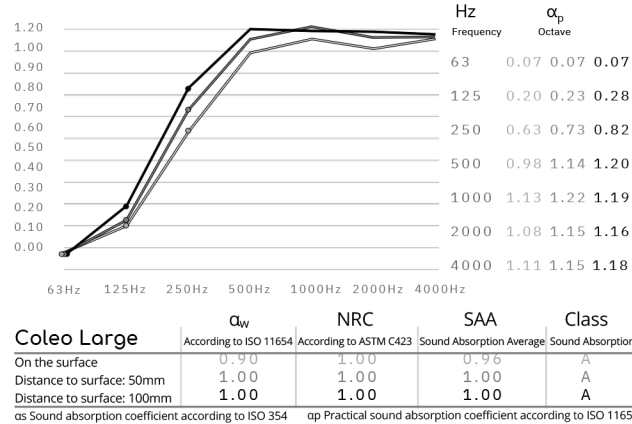

ACOUSTIC PERFORMANCE