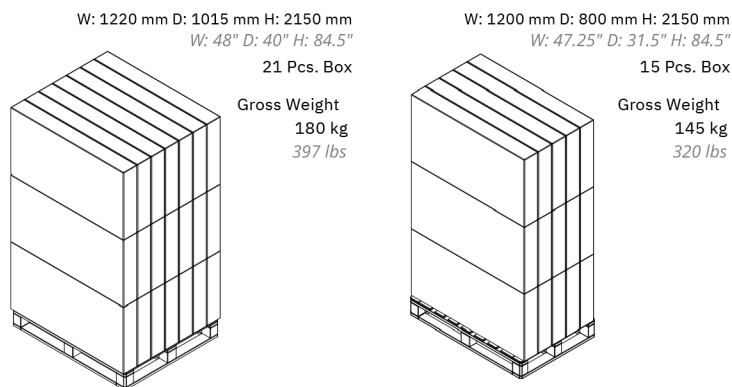

## WALL

PRODUCT CODE / DESCRIPTION	Box Qty / m2	Inherent Colors	Color-IT Colors	Hook&Loop or Bracket
OSW-30AAN - Inherent Colors (Panel Only)	4 / 2.804 m2			
OSW-30VCN - Inherent Colors + Hook&Loop Patches	4 / 2.804 m2			
OSW-30MBN - Inherent Colors + Mounting Brackets	4 / 2.804 m2			
OSW-30AAC - Color-IT (Panel Only)	4 / 2.804 m2			
OSW-30VCC - Color-IT + Hook&Loop Patches	4 / 2.804 m2			
OSW-30MBC - Color-IT + Mounting Brackets	4 / 2.804 m2			

**THERMAL INSULATION**  
0,035 W/mK

**WEIGHT**  
1 unit: 1750 gr. +/- 10% tolerance  
1 unit: 3.86 lbs with +/- 10% tolerance

**THICKNESS**  
Max. 30mm (+/- 2mm) - 1.18" (+/-0.08")  
Min. 8mm (+/- 2mm) - 0.31" (+/-0.08")  
Smooth Surface - Impact Resistance - Flexible

**BOX SIZE & CONTENT**  
W: 620 mm D: 1220 mm H: 150 mm  
W: 24.5" D: 48.03" H: 5.9"

1 Box: 2 x panels  
1 Box: 2.804 m2  
1 Box: 30.182 ft<sup>2</sup>  
1 Color of choice per package  
Gross weight: 8.5 kg  
Gross weight: 19.00 lbs

## PALETTE SIZE & CONTENT