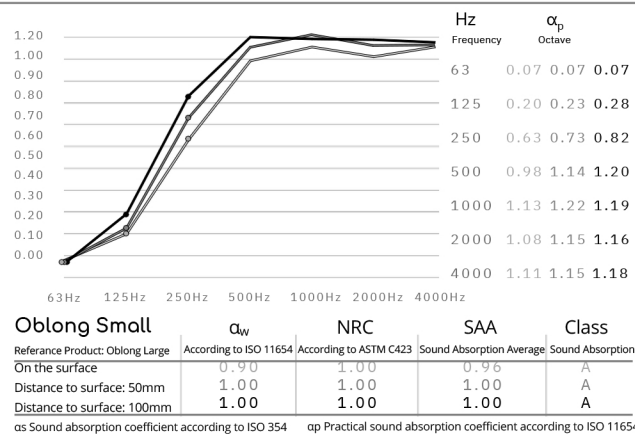

ACOUSTIC PERFORMANCE