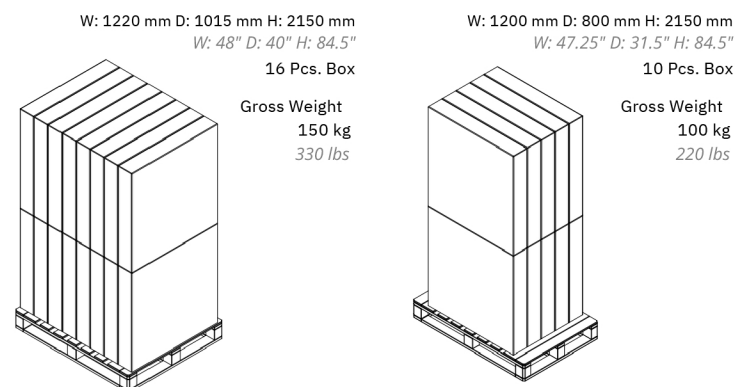

PALETTE SIZE & CONTENT