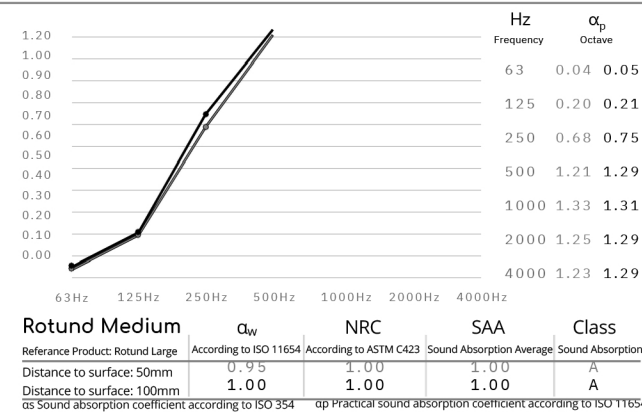

ACOUSTIC PERFORMANCE