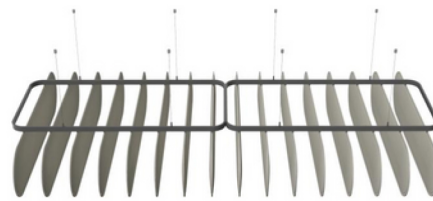

MATERIAL

Mechanical needed punch industrial felt.
100% PET up to 60% Recycled content & Recyclable
Smooth Surface - Impact Resistance - Flexible

FIRE RATING

A Class (ASTM E84) - B s1 d0 (EN 13501-1)

THERMAL INSULATION

0,035 W/mK

WEIGHT

1 tile: 765 gr. +/- 10% tolerance
1 tile: 1.68 lbs with +/- 10% tolerance

THICKNESS

Max. 20mm (+/- 2mm) - 0.78" (+/- 0.08")
Min. 5mm (+/- 2mm) - 0.19" (+/- 0.08")

BOX SIZE & CONTENT

W: 1220 mm D: 1220 mm H: 120 mm
W: 48.03" D: 48.03" H: 4.72"

1 Box: 16 x panels
1 Box: 5.45 m²

1 Box: 58.66 ft²

1 Color of choice per package

Gross weight: 15 kg

Gross weight: 33.07 lbs