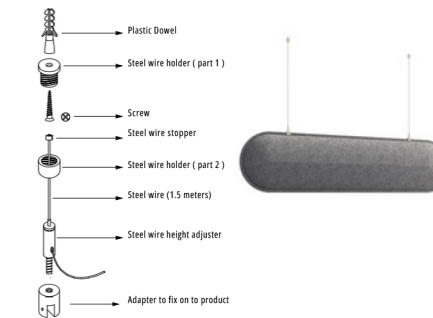

APPLICATION

Wall with hook & loop 4x per unit

Ceiling with hanging wires 2x per unit

Module with metal carrier & hanging wires