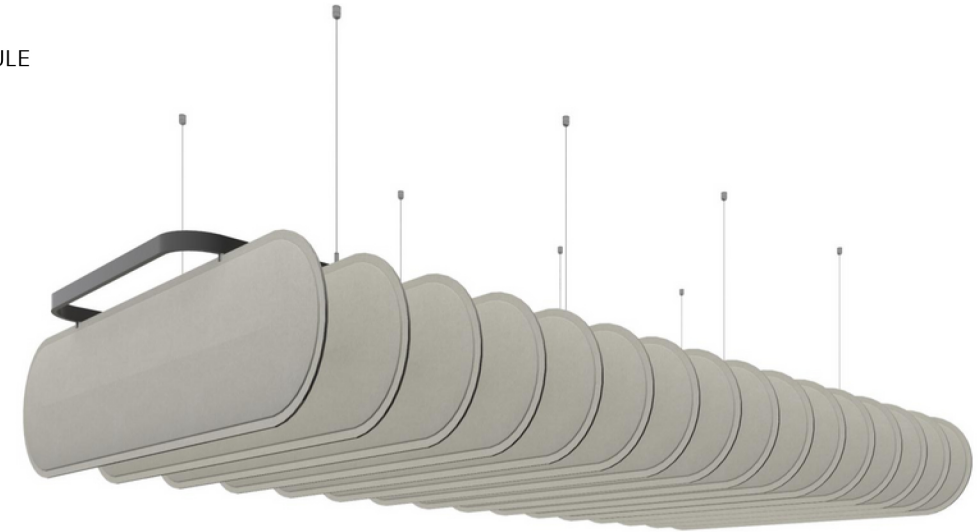

CEILING MODULE