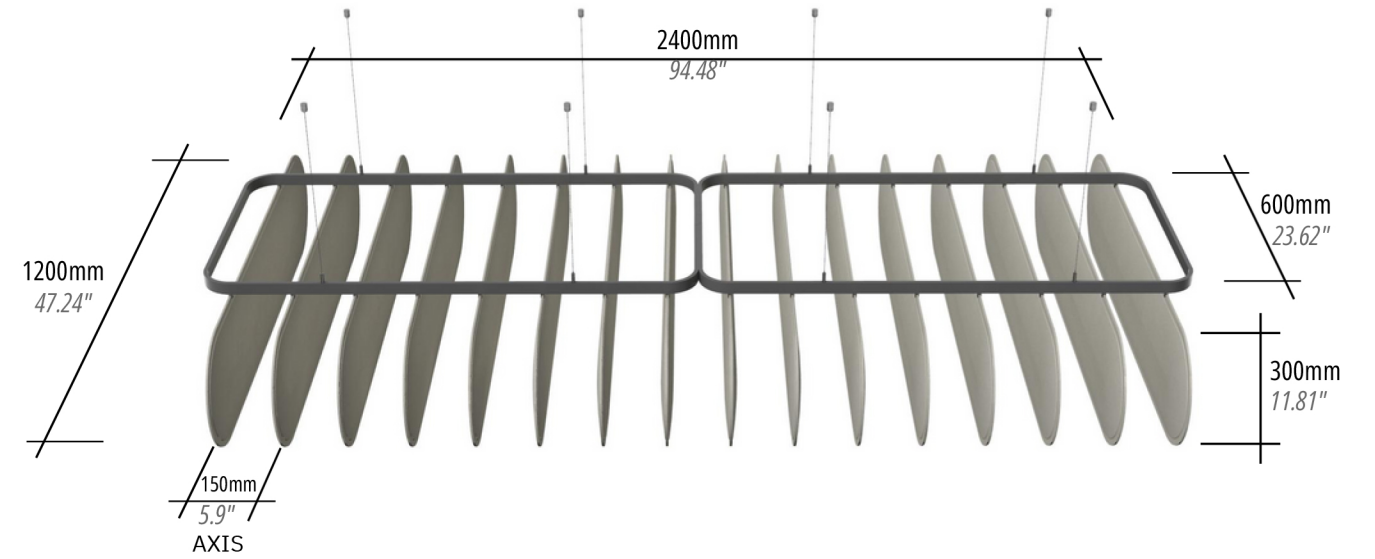

CEILING MODULE