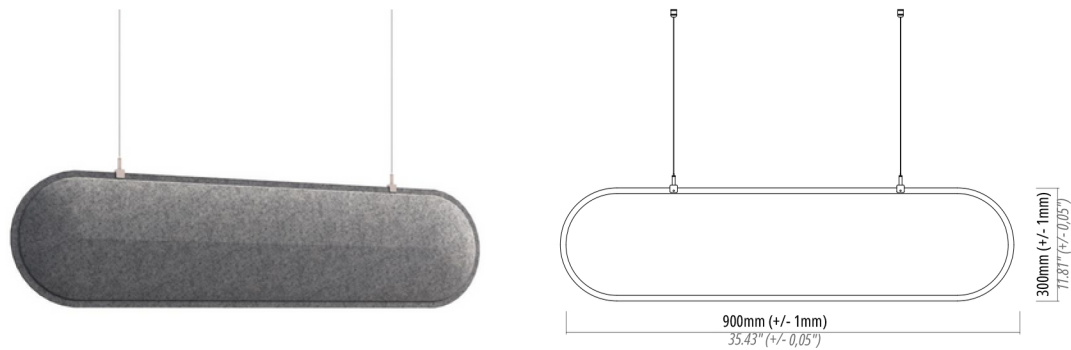

Blade Medium

Sound-Absorbing Decorative Ceiling Pendant & Wall Panel

300mm x 900mm x 20mm

WALL

		Inherent Colors	Color-IT Colors	Hook & Loop
PRODUCT CODE / DESCRIPTION	Box Qty / m2			
BMW-30AAN - Inherent Colors (Panel Only)	16 / 5.45 m2			
BMW-30VCN - Inherent Colors + Hook Loop	16 / 5.45 m2			
BMW-30AAC - Color-IT (Panel Only)	16 / 5.45 m2			
BMW-30VCC - Color-IT + Hook Loop	16 / 5.45 m2			

CEILING

	Unit	Inherent Colors	Color-IT Colors	Hanging Set
	1			
PRODUCT CODE / DESCRIPTION	Box Qty / m2			
BMH-20HSN - Inherent Colors + Hanging Set	16 / 5.45 m2			
BMH-20HSC - Color-IT + Hanging Set	16 / 5.45 m2			

CEILING MODULE

	Unit	Inherent Colors	Color-IT Colors	Carrier System & Hangers
	1			
PRODUCT CODE / DESCRIPTION	Box Qty / m2			
BMM-20HSN - Inherent Colors + Hanging Set	16 / 5.45 m2			
BMM-20HSC - Color-IT + Hanging Set	16 / 5.45 m2