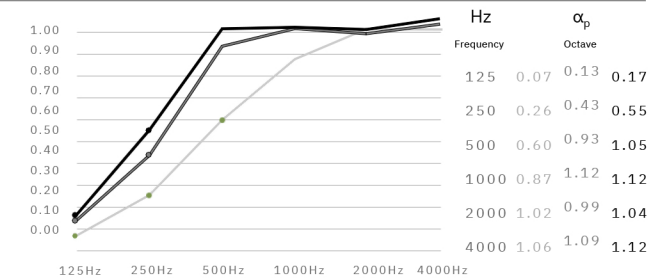

ACOUSTIC PERFORMANCE

	α_w	NRC	SAA	Class
Blade Medium	According to ISO 11654	According to ASTM C423	Sound Absorption Average	Sound Absorption
On the surface	0.55	0.70	0.69	D
Distance to surface: 50mm	0.70	0.90	0.88	C
Distance to surface: 100mm	0.85	1.00	0.94	B